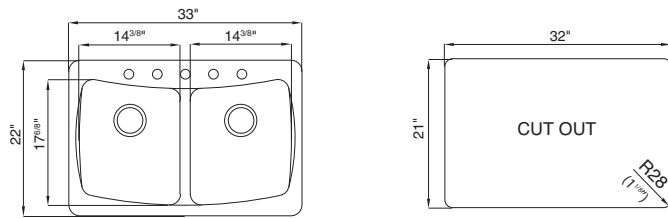

ALPHA USA

Composite 2.0 Bowl

Self Rimming or Undermount

AS-AL20

Features

- Wide tap deck to accommodate a range of tap designs
- Part drilled 1 3/8" faucet holes
- Heat Resistant to 536°F
- Main bowl depth 9" and second bowl depth 7"
- Extreme Impact Stain, Cut and Chip Resistant
- Self Rimming and Undermount Installation

GRANITE ROK®

Alpine White - AS-AL20RNUSSK

Sahara Stone - AS-AL20RHUSSK

ROK® METALLIC

Metallic Black - AS-AL20RZUSSK

We reserve the right to amend specifications, weights, measures and color availability without prior notice. *For color matched options, please see the Options and Accessories section. All measurements are in millimetres unless otherwise stated.